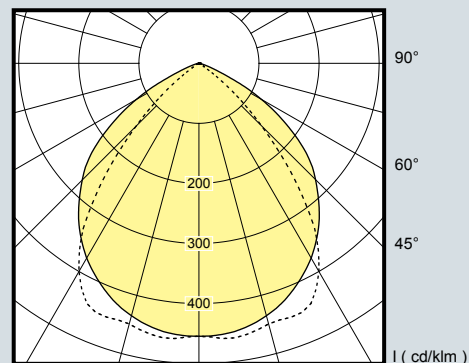

FSP15910-2114
ECO-ULTRA
600X600MM 2X14W T5

Nominal Dimensions mm (Length x Width x Height)

Lamp Type	T-Bar Recessed	Plaster Recessed	Surface Mounted
1x28W	1190 x 295 x 50	1230 x 300 x 50	1200 x 200 x 55
2x28W	1190 x 295 x 50	1230 x 300 x 50	1200 x 300 x 60
1x14W	595 x 290 x 60	630 x 275 x 55	600 x 200 x 60
2x14W (Rectangular)	595 x 290 x 60	630 x 275 x 55	600 x 300 x 60
2x14W (Square)	590 x 590 x 60	630 x 630 x 50	600 x 600 x 50
3x14W	590 x 590 x 60	630 x 630 x 50	600 x 600 x 50
4x14W	590 x 590 x 60	630 x 630 x 50	600 x 600 x 50