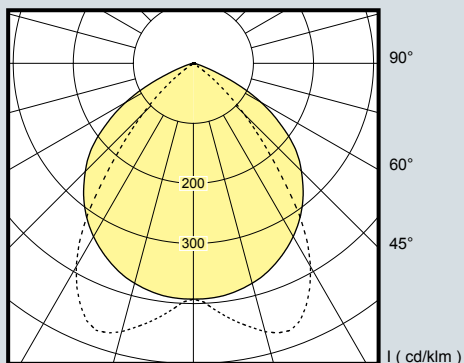

F330228
ECO-ULTRA
2 X 28W T5