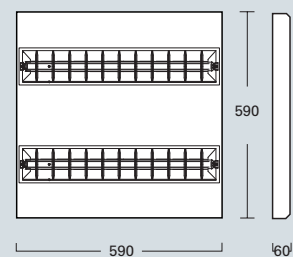

FSP15910-2114 2x14w T5