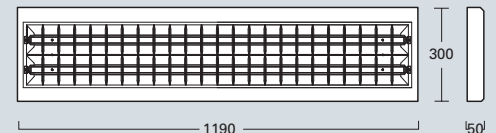

F330228 2x28w T5