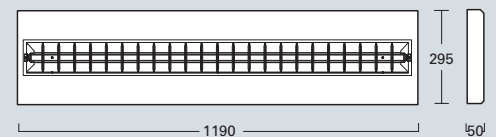

Features:

- Stylish slimline design
- Mounting options
- Highly efficient
- Dimming options available
- Electronic control gear

F330128 1x28w T5