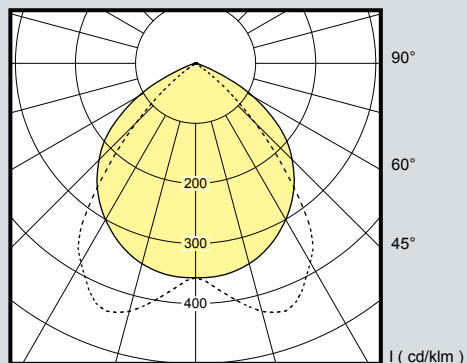

Eco-Ultra T5

PHOTOMETRIC DATA

F330128
ECO-ULTRA
1 X 28W T5