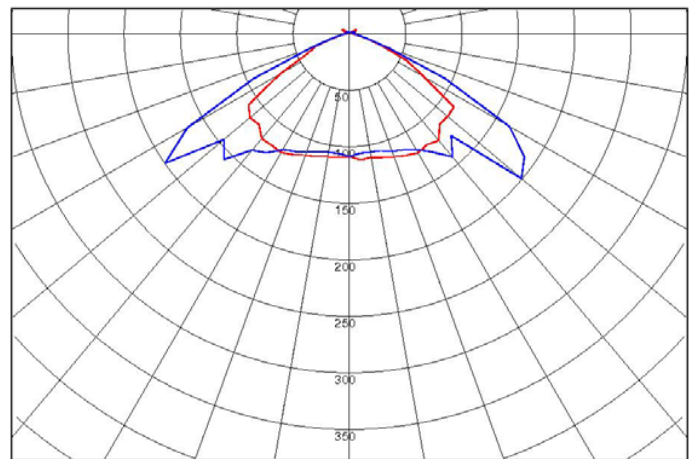

[www.famco.com.au](http://www.famco.com.au)

Totally Asymmetric 180-0 Deg 270-90 Deg.

**MAXIMUM PERMISSIBLE SPACING FOR EMERGENCY LUMINAIRES**

PHOTOMETRIC CLASSIFICATION			MOUNTING HEIGHT - M														
			2.1	2.4	2.7	3.0	3.3	3.6	4.0	4.5	5	6	7	8	9	10	15
F9937L/WP/LT	C0	D40	16.7	17.4	18.0	18.6	19.1	19.6	20.1	20.8	21.3	22.1	22.7	23.0	23.1	23.1	19.4
		D40	16.7	17.4	18.0	18.6	19.1	19.6	20.1	20.8	21.3	22.1	22.7	23.0	23.1	23.1	19.4