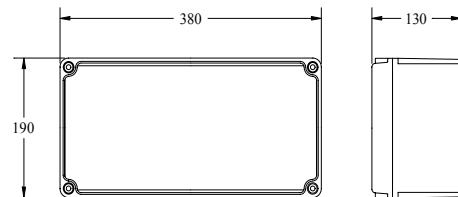

[www.famco.com.au](http://www.famco.com.au)

Totally Asymmetric 180-0 Deg 270-90 Deg.

**MAXIMUM PERMISSIBLE SPACING FOR EMERGENCY LUMINAIRES**

PHOTOMETRIC CLASSIFICATION			MOUNTING HEIGHT - M														
			2.1	2.4	2.7	3.0	3.3	3.6	4.0	4.5	5	6	7	8	9	10	15
F9937L/WP/LT	C0	D40	16.7	17.4	18.0	18.6	19.1	19.6	20.1	20.8	21.3	22.1	22.7	23.0	23.1	23.1	19.4
		D40	16.7	17.4	18.0	18.6	19.1	19.6	20.1	20.8	21.3	22.1	22.7	23.0	23.1	23.1	19.4