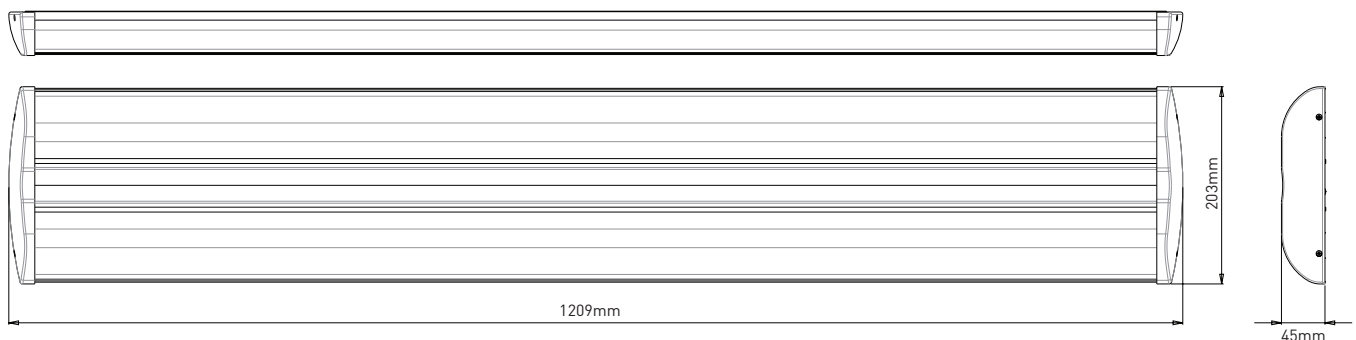

APPLICATIONS

- Schools
- General offices
- Libraries

LED LIGHT SOURCE

Dedicated LED engine for maximum spacing

- Colour temperature: 4,000K
- Chromaticity Tolerance: ANS1 ANSLG C78.377: 3985K \pm 275
- MacAdam Ellipse: 3SDCM
- CRI > 80
- LED useful life up to 50,000 hrs L70

Cat No	Description	Lumens
FLSB1245	Excelsior LED 45W Mains	4,000lm
FLSB1245D	Excelsior LED 45W Dali	4,000lm

DIMENSIONS

More info available at:

www.famco.com.au

FAMCO LIGHTING PTY LTD

T: (03) 9935 7300 F: (03) 9935 7301 E: info@famco.com.au W: www.famco.com.au