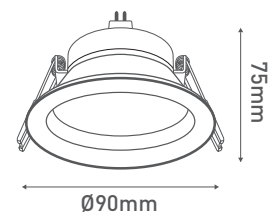

# Harmonia LED retrofit downlight

| Cat No.                      | FLDL703KMR16  | FLDL704KMR16 | FLDL903KMR16 | FLDL904KMR16 |
|------------------------------|---------------|--------------|--------------|--------------|
| Supply voltage               | 12V a.c. 50Hz |              |              |              |
| Input power                  | 7W            |              | 9W           |              |
| Lumens output                | 550lm         | 590lm        | 710lm        | 770lm        |
| Colour temperature (Nominal) | 3000K         | 4000K        | 3000K        | 4000K        |
| Colour Rendering Index (CRI) | 80+           |              |              |              |
| Beam angle                   | 85°           |              | 95°          |              |
| Dimmable                     | No            |              |              |              |
| IP rating                    | IP44          |              |              |              |
| Insulation Rating            | CA90          |              | IC           |              |
| Ceiling cut-out size         | Ø70mm         |              | Ø90mm        |              |
| Depth into ceiling           | 75mm          |              |              |              |
| Fascia size                  | Ø93mm         |              | Ø110mm       |              |

## Dimensions

7W Harmonia LED

BEAM ANGLE 85°

70 MM CUT-OUT

9W Harmonia LED

BEAM ANGLE 95°

90 MM CUT-OUT

FAMCO LIGHTING PTY LTD