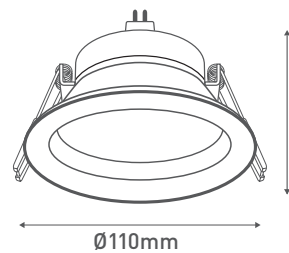

# Harmonia LED retrofit downlight

| Cat No.                      | FLDL703KMR16  | FLDL704KMR16 | FLDL903KMR16 | FLDL904KMR16 |
|------------------------------|---------------|--------------|--------------|--------------|
| Supply voltage               | 12V a.c. 50Hz |              |              |              |
| Input power                  | 7W            |              | 9W           |              |
| Lumens output                | 550lm         | 590lm        | 710lm        | 770lm        |
| Colour temperature (Nominal) | 3000K         | 4000K        | 3000K        | 4000K        |
| Colour Rendering Index (CRI) | 80+           |              |              |              |
| Beam angle                   | 85°           |              | 95°          |              |
| Dimmable                     | No            |              |              |              |
| IP rating                    | IP44          |              |              |              |
| Insulation Rating            | CA90          |              | IC           |              |
| Ceiling cut-out size         | Ø70mm         |              | Ø90mm        |              |
| Depth into ceiling           | 75mm          |              |              |              |
| Fascia size                  | Ø93mm         |              | Ø110mm       |              |

## Dimensions

7W Harmonia LED

BEAM ANGLE 85°

70 MM CUT-OUT

9W Harmonia LED

BEAM ANGLE 95°

90 MM CUT-OUT

FAMCO LIGHTING PTY LTD