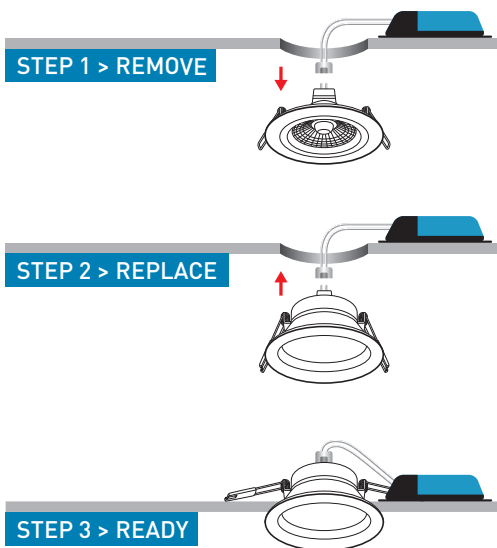

Harmonia LED retrofit downlight

Cat No.	FLDL703KMR16	FLDL704KMR16	FLDL903KMR16	FLDL904KMR16
Supply voltage	12V a.c. 50Hz			
Input power	7W		9W	
Lumens output	550lm	590lm	710lm	770lm
Colour temperature (Nominal)	3000K	4000K	3000K	4000K
Colour Rendering Index (CRI)	80+			
Beam angle	85°		95°	
Dimmable	No			
IP rating	IP44			
Insulation Rating	CA90		IC	
Ceiling cut-out size	Ø70mm		Ø90mm	
Depth into ceiling	75mm			
Fascia size	Ø93mm		Ø110mm	

Cat No.	Average lifespan	Installation condition
FLDL703KMR16 FLDL704KMR16 FLDL903KMR16 FLDL904KMR16	35,000h	Rated average LED lamp life at 25°C when installed with the default insulation clearances specified by AS/NZS 3000:2007
FLDL703KMR16 FLDL704KMR16	30,000h	Rated average LED lamp life at 25°C when installed with the thermal insulation abutting the fixture in accordance with the CA90 rating specified in AS/NZS 60598.2.2
FLDL903KMR16 FLDL904KMR16	30,000h	Rated average LED lamp life at 25°C when installed with the thermal insulation abutting and covering the fixture in accordance with the IC rating specified in AS/NZS 60598.2.2

Note: This form of installation complies with the Wiring Rules AS/NZS 3000:2007 requirement for recessed downlights, clause 4.5.2.3.1 (i).

Installation