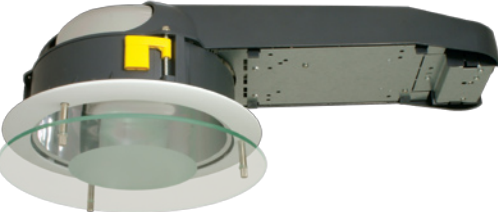

HELI Compact Fluorescent Downlight - PHOTOMETRICS

Trim Type

Plain

IP44 Clear Glass/Acrylic

IP44 Frosted Glass/Acrylic

Drop Glass

Cross Louvre

Turbo Louvre

LUMINAIRE DESIGNERS, MANUFACTURERS & SUPPLIERS

FAMCO LIGHTING PTY LTD

T: (03) 9935 7300 F: (03) 9935 7301 E: info@famco.com.au W: www.famco.com.au