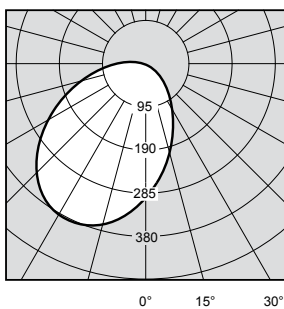

CONSTRUCTION

CRI > 80 making it suitable for security applications

Robust die-cast aluminium construction

Rated at IP65 protection and a Ta rating up to 40°C making it suitable for industrial environments

IK10 impact resistant

FL70160 Eyelid Waylight R360 LED
18W 4K Mains
ULOR: 3%
DLOR: 97%