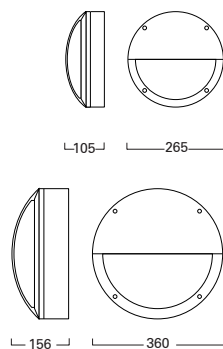

Photometric data available at:

famco.com.au/product/product/eyelid-led-waylight-ip65/

FAMCO LIGHTING PTY LTD

T: (03) 9935 7300 F: (03) 9935 7301 E: info@famco.com.au W: www.famco.com.au