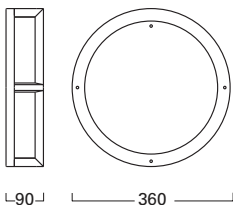

CONSTRUCTION

CRI > 80 making it suitable for security applications

Robust die-cast aluminium construction

Rated at IP65 protection and a Ta rating up to 40°C making it suitable for industrial environments

IK10 impact resistant