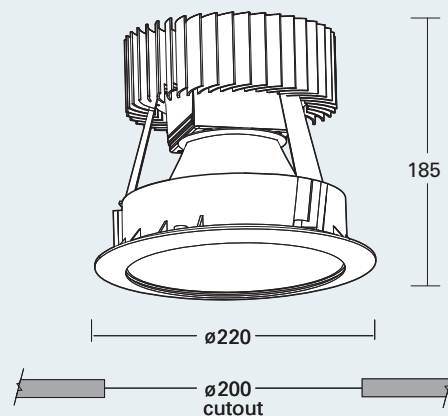

Features

- Rated Life: 50,000 Hrs (@70% Lumens Output - Module Case @Max TC 65°C / Driver Max TC 90°C)
- Electronic control gear standard
- Complete with driver and flex & plug

Options

- Philips LED Fortimo DLM 1100lm, 2000lm or 3000lm
- DALI dimming option available
- Available with clear, frosted or drop glass diffusers
- Brushed chrome trim available for project quantities