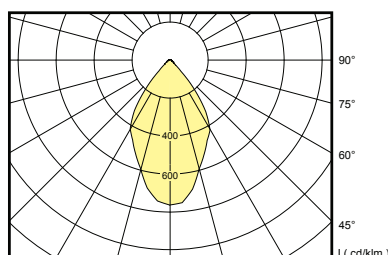

IP44 Clear Glass/Acrylic

CAT. NO.	LUMENS	DIFFUSER
FHL1811/DG	1100	Drop Glass
FHL3220/DG	2000	Drop Glass
FHL4030/DG	3000	Drop Glass