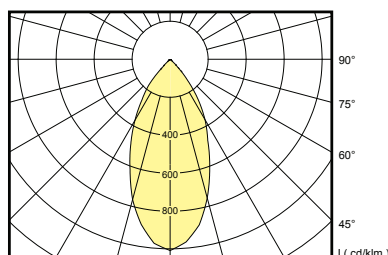

No Diffuser

CAT. NO.	LUMENS	DIFFUSER
FHL1811	1100	None
FHL3220	2000	None
FHL4030	3000	None

IP44 Clear Glass/Acrylic

CAT. NO.	LUMENS	DIFFUSER
FHL1811/CG	1100	Clear Glass
FHL1811/CA	1100	Clear Acrylic
FHL3220/CG	2000	Clear Glass
FHL3220/CA	2000	Clear Acrylic
FHL4030/CG	3000	Clear Glass
FHL4030/CA	3000	Clear Acrylic