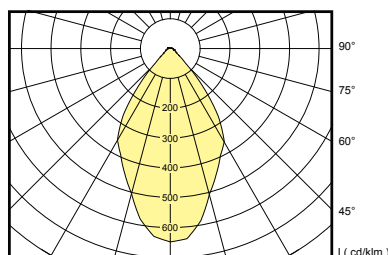

IP44 Frosted Glass/Acrylic

CAT. NO.	LUMENS	DIFFUSER
FHL1811/FG	1100	Frosted Glass
FHL1811/FA	1100	Frosted Acrylic
FHL3220/FG	2000	Frosted Glass
FHL3220/FA	2000	Frosted Acrylic
FHL4030/FG	3000	Frosted Glass
FHL4030/FA	3000	Frosted Acrylic