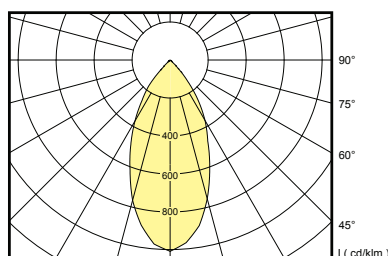

No Diffuser

CAT. NO.	LUMENS	DIFFUSER
FHL1811	1100	None
FHL3220	2000	None
FHL4030	3000	None

IP44 Clear Glass/Acrylic

CAT. NO.	LUMENS	DIFFUSER
FHL1811/CG	1100	Clear Glass
FHL1811/CA	1100	Clear Acrylic
FHL3220/CG	2000	Clear Glass
FHL3220/CA	2000	Clear Acrylic
FHL4030/CG	3000	Clear Glass
FHL4030/CA	3000	Clear Acrylic