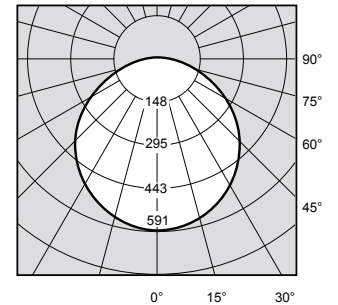

FL87470 Waylight R360 Plain LED 18W
4K Mains
ULOR: 3%
DLOR: 97%

FAMCO LIGHTING PTY LTD

T: (03) 9935 7300 F: (03) 9935 7301 E: info@famco.com.au W: www.famco.com.au