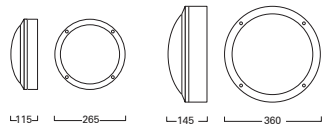

LED WayLights - IP65

Plain Round LED

FL87460 265mm LED 4K 1,850lm
FL87470 360mm LED 4K 1,850lm

EMERGENCY STANDALONE OR FMX MONITORED VERSIONS

EMERGENCY STANDALONE
FL99470 360mm LED 4K 1,850lm
FMX MONITORED
FLX99470 360mm LED 4K 1,850lm
CO D80 C90 D80 Ceiling Mounted

Eyelid LED

FL70150 265mm LED 4K 930lm
FL70160 360mm LED 4K 930lm

EMERGENCY STANDALONE OR FMX MONITORED VERSIONS

EMERGENCY STANDALONE
FL99160 360mm LED 4K 930lm
FMX Monitored
FLX99160 360mm LED 4K 930lm

Plusguard LED

FL70370 265mm LED 4K 1,650lm
FL70380 360mm LED 4K 1,650lm

EMERGENCY STANDALONE OR FMX MONITORED VERSIONS

EMERGENCY STANDALONE
FL99380 360mm LED 4K 1,650lm
FMX MONITORED
FLX99380 360mm LED 4K 1,650lm
CO D80 C90 D80 Ceiling Mounted

Plain Square LED

FL70240 265mm LED 4K
FL70320 360mm LED 4K

EMERGENCY STANDALONE OR FMX MONITORED VERSIONS

EMERGENCY STANDALONE
FL99320 360mm LED 4K
FMX Monitored
FLX99320 360mm LED 4K

Plusguard Square LED

FL70330 265mm LED 4K
FL70340 360mm LED 4K

EMERGENCY STANDALONE OR FMX MONITORED VERSIONS

EMERGENCY STANDALONE
FL99340 360mm LED 4K
FMX Monitored
FLX99340 360mm LED 4K

Plusguard Square LED

FL70230 360mm LED 4K

EMERGENCY STANDALONE OR FMX MONITORED VERSIONS

EMERGENCY STANDALONE
FL99230 360mm LED 4K
FMX Monitored
FLX99230 360mm LED 4K

FAMCO LIGHTING PTY LTD

T: (03) 9935 7300 F: (03) 9935 7301 E: info@famco.com.au W: www.famco.com.au