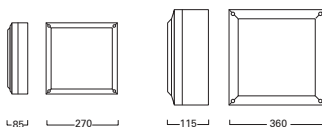

LED WayLights - IP65

Plain Round LED

FL87460 265mm LED 4K 1,850lm
FL87470 360mm LED 4K 1,850lm

EMERGENCY STANDALONE OR FMX MONITORED VERSIONS

EMERGENCY STANDALONE
FL99470 360mm LED 4K 1,850lm
FMX MONITORED
FLX99470 360mm LED 4K 1,850lm
CO D80 C90 D80 Ceiling Mounted

Eyelid LED

FL70150 265mm LED 4K 930lm
FL70160 360mm LED 4K 930lm

EMERGENCY STANDALONE OR FMX MONITORED VERSIONS

EMERGENCY STANDALONE
FL99160 360mm LED 4K 930lm
FMX Monitored
FLX99160 360mm LED 4K 930lm

Plusguard LED

FL70370 265mm LED 4K 1,650lm
FL70380 360mm LED 4K 1,650lm

EMERGENCY STANDALONE OR FMX MONITORED VERSIONS

EMERGENCY STANDALONE
FL99380 360mm LED 4K 1,650lm
FMX MONITORED
FLX99380 360mm LED 4K 1,650lm
CO D80 C90 D80 Ceiling Mounted

Plain Square LED

FL70240 265mm LED 4K
FL70320 360mm LED 4K

EMERGENCY STANDALONE OR FMX MONITORED VERSIONS

EMERGENCY STANDALONE
FL99320 360mm LED 4K
FMX Monitored
FLX99320 360mm LED 4K

Plusguard Square LED

FL70330 265mm LED 4K
FL70340 360mm LED 4K

EMERGENCY STANDALONE OR FMX MONITORED VERSIONS

EMERGENCY STANDALONE
FL99340 360mm LED 4K
FMX Monitored
FLX99340 360mm LED 4K

Plusguard Square LED

FL70230 360mm LED 4K

EMERGENCY STANDALONE OR FMX MONITORED VERSIONS

EMERGENCY STANDALONE
FL99230 360mm LED 4K
FMX Monitored
FLX99230 360mm LED 4K

FAMCO LIGHTING PTY LTD

T: (03) 9935 7300 F: (03) 9935 7301 E: info@famco.com.au W: www.famco.com.au