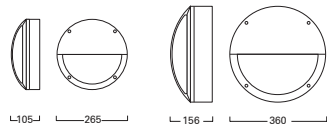

LED WayLights - IP65

Plain Round LED

FL87460 265mm LED 4K 1,850lm
FL87470 360mm LED 4K 1,850lm

EMERGENCY STANDALONE OR FMX MONITORED VERSIONS

EMERGENCY STANDALONE
FL99470 360mm LED 4K 1,850lm
FMX MONITORED
FLX99470 360mm LED 4K 1,850lm
CO D80 C90 D80 Ceiling Mounted

Eyelid LED

FL70150 265mm LED 4K 930lm
FL70160 360mm LED 4K 930lm

EMERGENCY STANDALONE OR FMX MONITORED VERSIONS

EMERGENCY STANDALONE
FL99160 360mm LED 4K 930lm
FMX Monitored
FLX99160 360mm LED 4K 930lm

Plusguard LED

FL70370 265mm LED 4K 1,650lm
FL70380 360mm LED 4K 1,650lm

EMERGENCY STANDALONE OR FMX MONITORED VERSIONS

EMERGENCY STANDALONE
FL99380 360mm LED 4K 1,650lm
FMX MONITORED
FLX99380 360mm LED 4K 1,650lm
CO D80 C90 D80 Ceiling Mounted

Plain Square LED

FL70240 265mm LED 4K
FL70320 360mm LED 4K

EMERGENCY STANDALONE OR FMX MONITORED VERSIONS

EMERGENCY STANDALONE
FL99320 360mm LED 4K
FMX Monitored
FLX99320 360mm LED 4K

Plusguard Square LED

FL70330 265mm LED 4K
FL70340 360mm LED 4K

EMERGENCY STANDALONE OR FMX MONITORED VERSIONS

EMERGENCY STANDALONE
FL99340 360mm LED 4K
FMX Monitored
FLX99340 360mm LED 4K

Plusguard Square LED

FL70230 360mm LED 4K

EMERGENCY STANDALONE OR FMX MONITORED VERSIONS

EMERGENCY STANDALONE
FL99230 360mm LED 4K
FMX Monitored
FLX99230 360mm LED 4K

FAMCO LIGHTING PTY LTD

T: (03) 9935 7300 F: (03) 9935 7301 E: info@famco.com.au W: www.famco.com.au