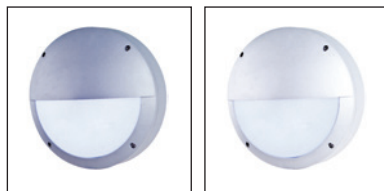

LED LAMP:

- 18W LED, 4000K colour temperature
- Long life LEDs (L70@50,000 hours) reduces maintenance costs
- Energy saving solution - up to 70% more energy efficient against 2x26W compact fluorescent lamps

Standard finish is black but other colours available for project quantities. Silver or white on indent orders

CONSTRUCTION:

- CRI > 80 making it suitable for security applications
- Robust die-cast aluminium construction
- Rated at IP65 protection and a Ta rating up to 40°C making it suitable for industrial environments
- IK10 impact resistant