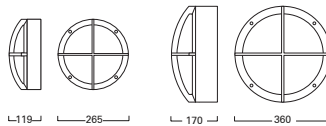

LED WayLights - IP65

Plain Round LED

FL87460 265mm LED 4K 1,850lm
FL87470 360mm LED 4K 1,850lm

EMERGENCY STANDALONE OR FMX MONITORED VERSIONS

EMERGENCY STANDALONE
FL99470 360mm LED 4K 1,850lm
FMX MONITORED
FLX99470 360mm LED 4K 1,850lm
CO D80 C90 D80 Ceiling Mounted

Eyelid LED

FL70150 265mm LED 4K 930lm
FL70160 360mm LED 4K 930lm

EMERGENCY STANDALONE OR FMX MONITORED VERSIONS

EMERGENCY STANDALONE
FL99160 360mm LED 4K 930lm
FMX Monitored
FLX99160 360mm LED 4K 930lm

Plusguard LED

FL70370 265mm LED 4K 1,650lm
FL70380 360mm LED 4K 1,650lm

EMERGENCY STANDALONE OR FMX MONITORED VERSIONS

EMERGENCY STANDALONE
FL99380 360mm LED 4K 1,650lm
FMX MONITORED
FLX99380 360mm LED 4K 1,650lm
CO D80 C90 D80 Ceiling Mounted

Plain Square LED

FL70240 265mm LED 4K
FL70320 360mm LED 4K

EMERGENCY STANDALONE OR FMX MONITORED VERSIONS

EMERGENCY STANDALONE
FL99320 360mm LED 4K
FMX Monitored
FLX99320 360mm LED 4K

Plusguard Square LED

FL70330 265mm LED 4K
FL70340 360mm LED 4K

EMERGENCY STANDALONE OR FMX MONITORED VERSIONS

EMERGENCY STANDALONE
FL99340 360mm LED 4K
FMX Monitored
FLX99340 360mm LED 4K

Plusguard Square LED

FL70230 360mm LED 4K

EMERGENCY STANDALONE OR FMX MONITORED VERSIONS

EMERGENCY STANDALONE
FL99230 360mm LED 4K
FMX Monitored
FLX99230 360mm LED 4K

FAMCO LIGHTING PTY LTD

T: (03) 9935 7300 F: (03) 9935 7301 E: info@famco.com.au W: www.famco.com.au