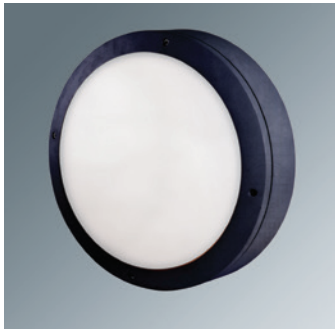

LED WayLights - IP65

Plain Round LED

FL87460 265mm LED 4K 1,850lm
FL87470 360mm LED 4K 1,850lm

EMERGENCY STANDALONE OR FMX MONITORED VERSIONS

EMERGENCY STANDALONE
FL99470 360mm LED 4K 1,850lm
FMX MONITORED
FLX99470 360mm LED 4K 1,850lm
CO D80 C90 D80 Ceiling Mounted