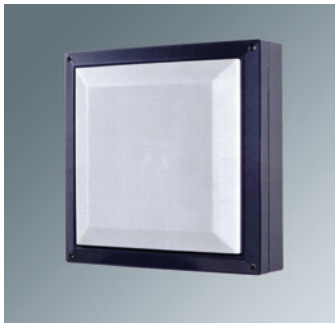

Plain Square LED

FL70240 265mm LED 4K
FL70320 360mm LED 4K

EMERGENCY STANDALONE OR FMX MONITORED VERSIONS

EMERGENCY STANDALONE
FL99320 360mm LED 4K
FMX Monitored
FLX99320 360mm LED 4K