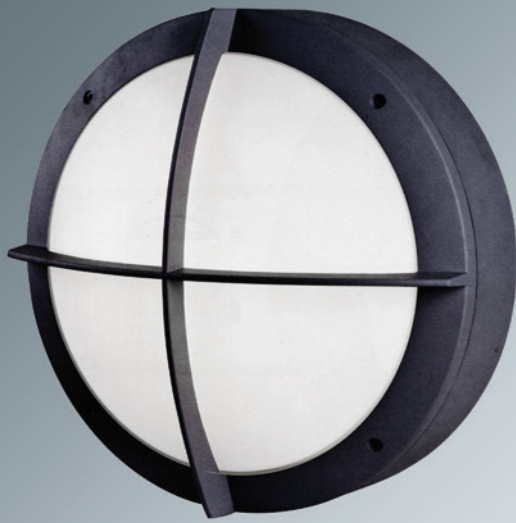

LED WayLights - IP65