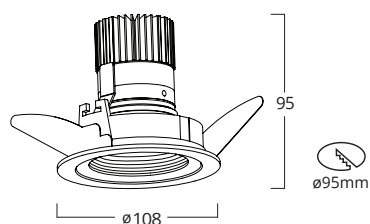

Fittings supplied with flex & Tridonic driver.

13
WATTS
1100
LUMENS

FHL605 Mini Heli Affect Darklighter

* DALI OPTION AVAILABLE

LED LAMP

LED Power:	Citizen 13W
Nominal Lumens:	1100 lumens
Nominal Colour Temp:	4000K 3000K & 6000K available in project quantities
Rated Average Life:	60,000 Hours

CONSTRUCTION

Reflector:	High Pure Aluminium Black Square Faceted
Outer/Inner Trim:	Aluminium Die Cast
Heat Sink:	Aluminium Extrusion

Photometric data available at:

famco.com.au/product/mini-heli-led-affect-darklighter-downlight/