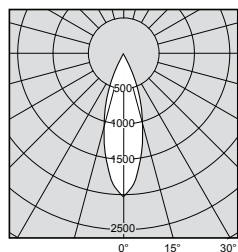

MINI HELI LED Affect Darklighter Downlight

Famco Mini Heli LED Affect Darklighter downlight with black faceted reflector provides attractive affect lighting. Engineered design and heat sink efficiency ensures long life and allows for easy installation and maintenance.

Fittings supplied with flex & Tridonic driver.

13
WATTS
1100
LUMENS

FHL605 Mini Heli Affect Darklighter

* DALI OPTION AVAILABLE

LED LAMP

LED Power:	Citizen 13W
Nominal Lumens:	1100 lumens
Nominal Colour Temp:	4000K 3000K & 6000K available in project quantities
Rated Average Life:	60,000 Hours

CONSTRUCTION

Reflector:	High Pure Aluminium Black Square Faceted
Outer/Inner Trim:	Aluminium Die Cast
Heat Sink:	Aluminium Extrusion

Photometric data available at:

famco.com.au/product/mini-heli-led-affect-darklighter-downlight/