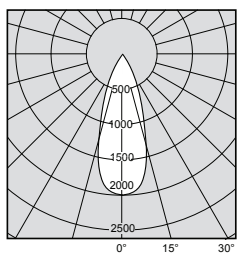

MINI HELI LED Shallow Gimble

Famco Mini Heli Shallow Gimble Downlight with low profile provides an attractive lighting solution. Engineered design and heat sink efficiency ensures long life and allows for easy installation and maintenance.

Fittings supplied with flex & Tridonic driver.

13
WATTS
1100
LUMENS

FHL606 Shallow Gimble Downlight

* DALI OPTION AVAILABLE

LED LAMP

LED Power:	Citizen 13W
Nominal Lumens:	1100 lumens
Nominal Colour Temp:	4000K 3000K & 6000K available in project quantities
Rated Average Life:	60,000 Hours

CONSTRUCTION

Reflector:	High Pure Aluminium Semi Frosted
Housing:	Aluminium Die Cast

Photometric data available at:

famco.com.au/product/mini-heli-led-shallow-gimble/