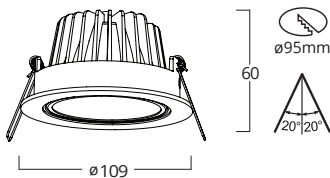

MINI HELI LED Shallow Gimble

Famco Mini Heli Shallow Gimble Downlight with low profile provides an attractive lighting solution. Engineered design and heat sink efficiency ensures long life and allows for easy installation and maintenance.

Fittings supplied with flex & Tridonic driver.

13
WATTS
1100
LUMENS

FHL606 Shallow Gimble Downlight

* DALI OPTION AVAILABLE

LED LAMP

LED Power:	Citizen 13W
Nominal Lumens:	1100 lumens
Nominal Colour Temp:	4000K 3000K & 6000K available in project quantities
Rated Average Life:	60,000 Hours

CONSTRUCTION

Reflector:	High Pure Aluminium Semi Frosted
Housing:	Aluminium Die Cast

Photometric data available at:

famco.com.au/product/mini-heli-led-shallow-gimble/