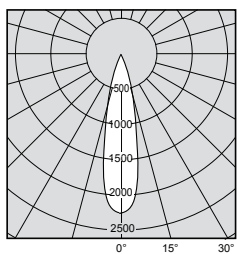

### CONSTRUCTION

Reflector:	High Pure Aluminium Clear Anodized
Outer Trim:	Aluminium Die Cast
Heat Sink:	Aluminium Extrusion

**13**  
WATTS  
**1100**  
LUMENS

Photometric data available at:

[famco.com.au/product/mini-heli-led-accent-wall-washer/](http://famco.com.au/product/mini-heli-led-accent-wall-washer/)