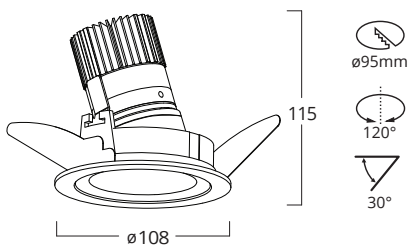

### CONSTRUCTION

Reflector:	High Pure Aluminium Clear Anodized
Outer Trim:	Aluminium Die Cast
Heat Sink:	Aluminium Extrusion

**13**  
WATTS  
**1100**  
LUMENS

Photometric data available at:

[famco.com.au/product/mini-heli-led-accent-wall-washer/](http://famco.com.au/product/mini-heli-led-accent-wall-washer/)