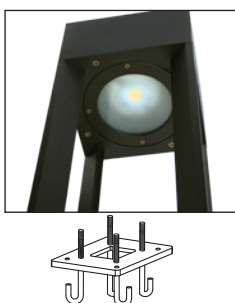

LED BOLLARD

Portarlington

Famco Portarlington LED IP65 bollard provides superior outdoor lighting and features sturdy construction and high corrosion resistance.

Complete with J type mounting plate for quick and easy installation.

FL88012 Portarlington LED Bollard

LED LAMP

LED Power:	CREE XPE LED 8 x 2.5W
Nominal Lumens:	1900 lumens
Nominal Colour Temp:	4000K
Rated Average Life:	60,000 Hours
Driver:	Tridonic Driver

CONSTRUCTION

Body:	Die-cast aluminium top and extruded aluminium housing with high corrosion resistance
Diffuser:	Polycarbonate diffuser
Silicon gasket:	IP65 weatherproof rating
Dual Coating:	Outdoor powder coated finish with nominal thickness 60 micron - 500 hours salt spray test endurance rating