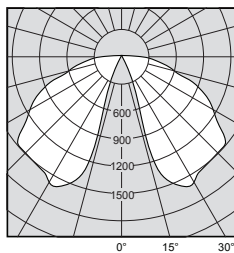

LED BOLLARD

Portarlington

Famco Portarlington LED IP65 bollard provides superior outdoor lighting and features sturdy construction and high corrosion resistance.

Complete with J type mounting plate for quick and easy installation.

FL88012 Portarlington LED Bollard

LED LAMP

LED Power:	CREE XPE LED 8 x 2.5W
Nominal Lumens:	1900 lumens
Nominal Colour Temp:	4000K
Rated Average Life:	60,000 Hours
Driver:	Tridonic Driver

CONSTRUCTION

Body:	Die-cast aluminium top and extruded aluminium housing with high corrosion resistance
Diffuser:	Polycarbonate diffuser
Silicon gasket:	IP65 weatherproof rating
Dual Coating:	Outdoor powder coated finish with nominal thickness 60 micron - 500 hours salt spray test endurance rating