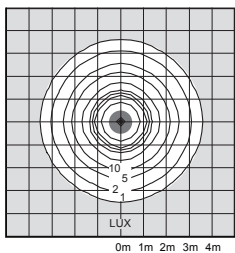

LED BOLLARD

Portarlington

Famco Portarlington LED IP65 bollard provides superior outdoor lighting and features sturdy construction and high corrosion resistance.

Complete with J type mounting plate for quick and easy installation.

FL88012 Portarlington LED Bollard

LED LAMP

LED Power:	CREE XPE LED 8 x 2.5W
Nominal Lumens:	1900 lumens
Nominal Colour Temp:	4000K
Rated Average Life:	60,000 Hours
Driver:	Tridonic Driver

CONSTRUCTION

Body:	Die-cast aluminium top and extruded aluminium housing with high corrosion resistance
Diffuser:	Polycarbonate diffuser
Silicon gasket:	IP65 weatherproof rating
Dual Coating:	Outdoor powder coated finish with nominal thickness 60 micron - 500 hours salt spray test endurance rating