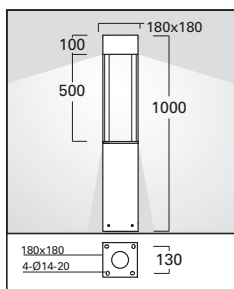

LED BOLLARD

Portarlington

Famco Portarlington LED IP65 bollard provides superior outdoor lighting and features sturdy construction and high corrosion resistance.

Complete with J type mounting plate for quick and easy installation.

FL88012 Portarlington LED Bollard

LED LAMP

LED Power:	CREE XPE LED 8 x 2.5W
Nominal Lumens:	1900 lumens
Nominal Colour Temp:	4000K
Rated Average Life:	60,000 Hours
Driver:	Tridonic Driver

CONSTRUCTION

Body:	Die-cast aluminium top and extruded aluminium housing with high corrosion resistance
Diffuser:	Polycarbonate diffuser
Silicon gasket:	IP65 weatherproof rating
Dual Coating:	Outdoor powder coated finish with nominal thickness 60 micron - 500 hours salt spray test endurance rating