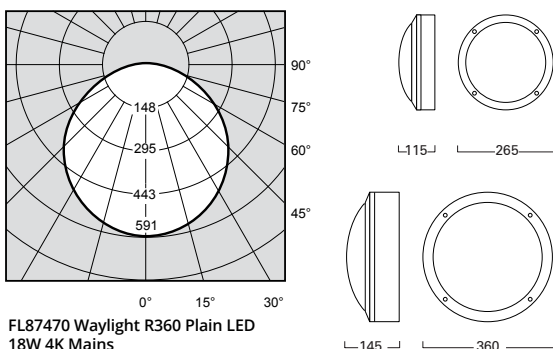

CONSTRUCTION

CRI > 80 making it suitable for security applications

Robust die-cast aluminium construction

Rated at IP65 protection and a Ta rating up to 40°C making it suitable for industrial environments

IK10 impact resistant

*Ceiling mounted classification

FL87470 Waylight R360 Plain LED
18W 4K Mains
ULOR: 3%
DLOR: 97%

Photometric data available at:

famco.com.au/product/plain-round-led-waylight-ip65/