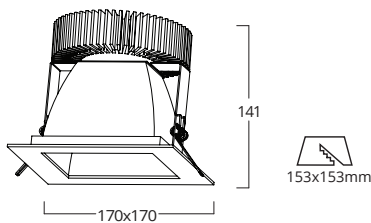

#### CONSTRUCTION

Trim:	Aluminium Die Cast
Reflector:	High Pure Aluminium Matt Anodized
Heat Sink:	Aluminium Extrusion

Photometric data available at:

[famco.com.au/product/heli-led-28w-square-downlight/](http://famco.com.au/product/heli-led-28w-square-downlight/)