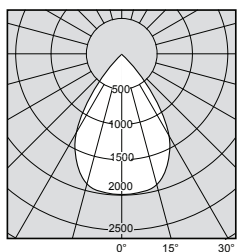

HELI LED

28W Square Downlight

Famco Heli LED Square downlights provide superior lighting solutions. Engineered design and heat sink efficiency ensures long life and allows for easy installation and maintenance.

Fittings supplied with flex & Tridonic driver.

28
WATTS
2000
LUMENS

FHL604 Heli LED Square Downlight

* DALI OPTION AVAILABLE

LED LAMP

LED Power:	Citizen 28W PrevaLED Core Z3 2000lm
Nominal Lumens:	2000 lumens
Nominal Colour Temp:	4000K 3000K & 6000K available in project quantities
Rated Average Life:	60,000 Hours

CONSTRUCTION

Trim:	Aluminium Die Cast
Reflector:	High Pure Aluminium Matt Anodized
Heat Sink:	Aluminium Extrusion

Photometric data available at:

famco.com.au/product/heli-led-28w-square-downlight/