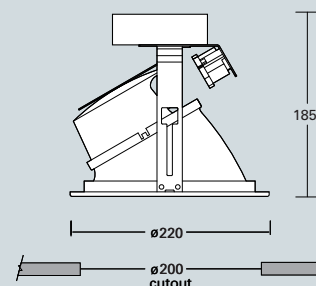

HELI Wallwasher 2x26W

Non-protruding downlight complete with aluminium die cast trim and clear anodized reflector. Asymmetric output is ideal for wall washing or highlighting objects on walls.

Features:

- Clear anodized reflector
- Clear anodized Trim
- 2x26W PLC lamp

Cat. No.

FWW226 2x26W PLC