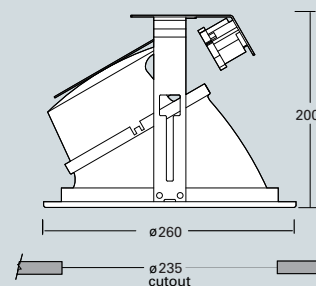

HELI Wall Washers

2x18W & 2x26W Downlights

HELI Wallwasher 2x18W

Non-protruding downlight complete with steel trim and clear anodized reflector. Asymmetric output is ideal for wall washing or highlighting objects on walls.

Features:

- Clear anodized reflector
- Steel Trim
- 2x18W PLC lamp

Cat. No.

FWW218 2x18W PLC

HELI Wallwasher 2x26W

Non-protruding downlight complete with aluminium die cast trim and clear anodized reflector. Asymmetric output is ideal for wall washing or highlighting objects on walls.

Features:

- Clear anodized reflector
- Clear anodized Trim
- 2x26W PLC lamp

Cat. No.

FWW226 2x26W PLC

FAMCO LIGHTING PTY LTD

T: (03) 9935 7300 F: (03) 9935 7301 E: info@famco.com.au W: www.famco.com.au

LUMINAIRE DESIGNERS, MANUFACTURERS & SUPPLIERS