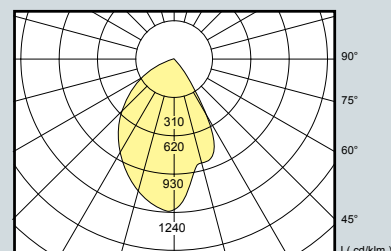

HELI Wall Washers

2x18W & 2x26W Downlights

HELI Wallwasher 2x18W

Non-protruding downlight complete with steel trim and clear anodized reflector. Asymmetric output is ideal for wall washing or highlighting objects on walls.

Features:

- Clear anodized reflector
- Steel Trim
- 2x18W PLC lamp

Cat. No.

FWW218 2x18W PLC

HELI Wallwasher 2x26W

Non-protruding downlight complete with aluminium die cast trim and clear anodized reflector. Asymmetric output is ideal for wall washing or highlighting objects on walls.

Features:

- Clear anodized reflector
- Clear anodized Trim
- 2x26W PLC lamp

Cat. No.

FWW226 2x26W PLC

FAMCO LIGHTING PTY LTD

T: (03) 9935 7300 F: (03) 9935 7301 E: info@famco.com.au W: www.famco.com.au

LUMINAIRE DESIGNERS, MANUFACTURERS & SUPPLIERS