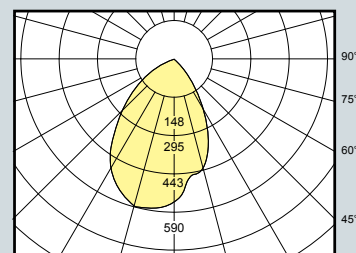

HELI Wallwasher 2x26W

Non-protruding downlight complete with aluminium die cast trim and clear anodized reflector. Asymmetric output is ideal for wall washing or highlighting objects on walls.

Features:

- Clear anodized reflector
- Clear anodized Trim
- 2x26W PLC lamp

Cat. No.

FWW226 2x26W PLC