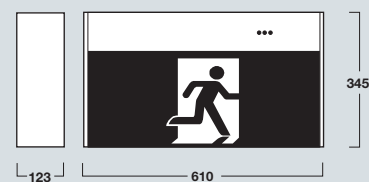

LED Jumbo Exit

Running Man Exit Luminaire

Catalogue No:

F9927L/32 - 32m Maximum Viewing Distance

F9927L/48 - 48m Maximum Viewing Distance

F9927L/60 - 60m Maximum Viewing Distance

Description:

- LED Ceiling or Surface Mounted Emergency Jumbo Exit Luminaire.
- Larger body and decal for greater viewing distances - up to 32/48/60 metres.
- Zinc coated steel body, finished in white powder coat with acrylic diffuser.

Available Options:

F9927L/32/* or F9927L/48/* or F9927L/60/*

*Denotes:

/RS Running Man Exit Straight - single sided

/RL Running Man Exit Arrow Left - single sided

/RR Running Man Exit Arrow Right - single sided

/DRLR Running Man Exit Arrow Left/Right - double sided

/DPSS Running Man Exit Arrow Straight - double sided

MAXIMUM PERMISSIBLE SPACING FOR EMERGENCY LUMINAIRES

PHOTOMETRIC CLASSIFICATION			MOUNTING HEIGHT - M				
			2.4	2.7	3.0	3.3	4.5
F9927L/32 & F9927L/32	C0	D8	9.7	9.9	10.1	10.2	10.3
	C90	D2.5	5.8	5.7	5.6	5.4	3.4
F9927L/60	C0	D10	10.6	10.1	11.1	11.3	11.6
	C90	D3.2	6.6	6.6	6.5	6.4	4.1

F9927L/32

FAMCO LIGHTING PTY LTD

T: (03) 9935 7300 F: (03) 9935 7301 E: info@famco.com.au W: www.famco.com.au

LUMINAIRE DESIGNERS, MANUFACTURERS & SUPPLIERS