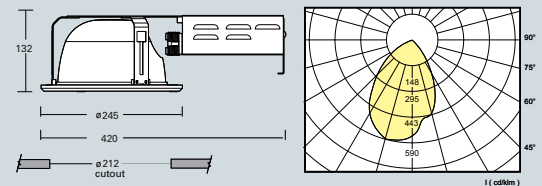

Cat. No.

FIP226R 2x26W PLC

Pacific IP65 Surface Mounted

Surface mounted weatherproof downlight complete with double aluminium, die cast trim and honeycomb faceted reflector.

Features

- IP65 weatherproof rating under ceiling
- Double Aluminium Die Cast Trim
- Honeycomb Faceted Reflector