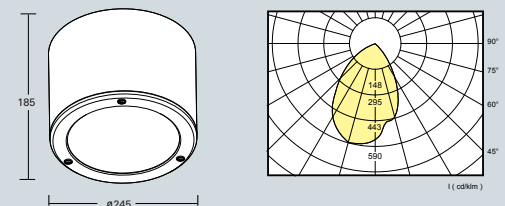

Cat. No.

FIP226S 2x26W PLC

Caspian IP65

Weatherproof downlight complete with double aluminium, die cast trim and frosted/stripe reflector.

Features

- IP65 weatherproof rating under ceiling
- Double Aluminium Die Cast Trim
- Frosted Stripe Reflector
- Clear Tempered Glass Diffuser