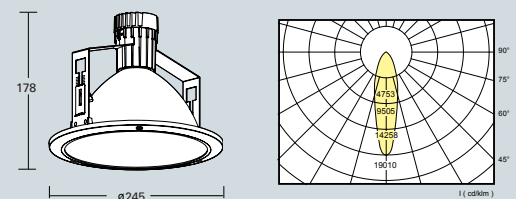

Cat. No.

FIPA35R 35W
FIPA70R 70W
FIPA150R 150W

Arctic IP65

Weatherproof downlight complete with double aluminium, die cast trim and housing. High purity aluminium anodized reflector and clear tempered glass diffuser.

Features

- IP65 weatherproof rating
- Double Aluminium Die Cast Trim & Housing
- High Purity Aluminium Anodized Reflector
- Clear Tempered Glass Diffuser