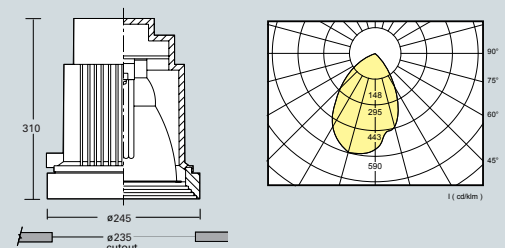

Cat. No.

FIPP26R 26W
FIPP35R 35W
FIPP42R 42W
FIPP70R 70W

FAMCO LIGHTING PTY LTD

T: (03) 9935 7300 F: (03) 9935 7301 E: info@famco.com.au W: www.famco.com.au

LUMINAIRE DESIGNERS, MANUFACTURERS & SUPPLIERS