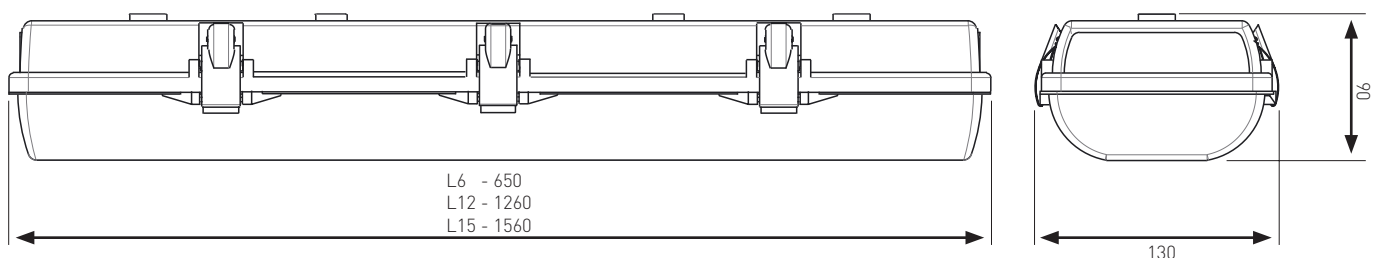

DIMENSIONS

Note: All dimensions are in mm.